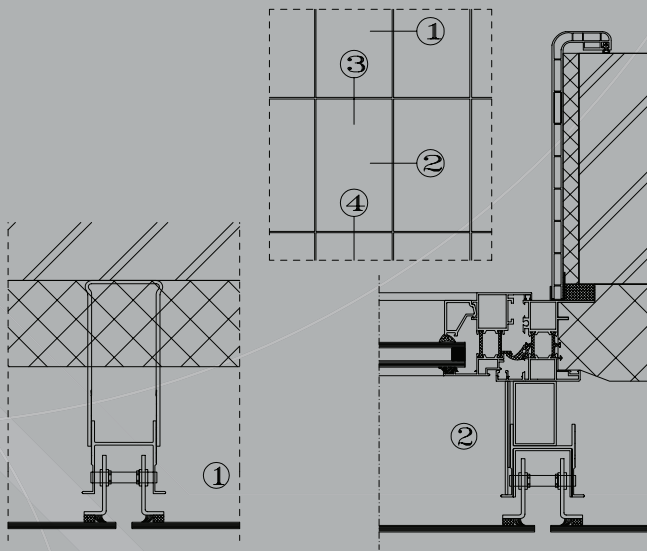

Ontwerp:

Buro De Gruyter architecten en ingenieurs

Opdrachtgever:

Rollecate BV